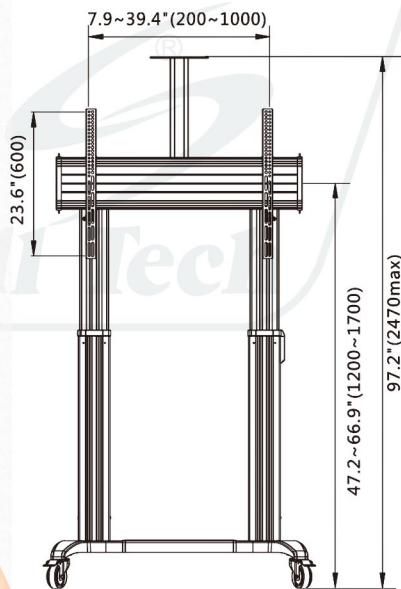

# SH TW100

Motorized Tv Stand on wheels

Fits most 75"~110"

## Tv Stand on Wheels, Universal Mobile TV Cart

Weight Capacity

**136.4 Kgs**

Screen Size

**75"-110"**

VESA Compatible

**1000x600**

Upright

**19.7" (500mm)**

Material built

**Alu alloy + SPCC**

Cable Management

Curved Monitor

### Standard video tray:

This video tray enables to adjust vertically freely within the slot for perfect video conferencing.