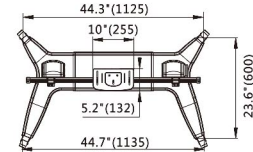

# SH TW100

Motorized Tv Stand on wheels

Fits most 75"~110"

## Tv Stand on Wheels, Universal Mobile TV Cart

Weight Capacity

**136.4 Kgs**

Screen Size

**75"-110"**

VESA Compatible

**1000x600**

Upright

**19.7" (500mm)**

Material built

**Alu alloy + SPCC**

Cable Management

Curved Monitor

### Standard video tray:

This video tray enables to adjust vertically freely within the slot for perfect video conferencing.