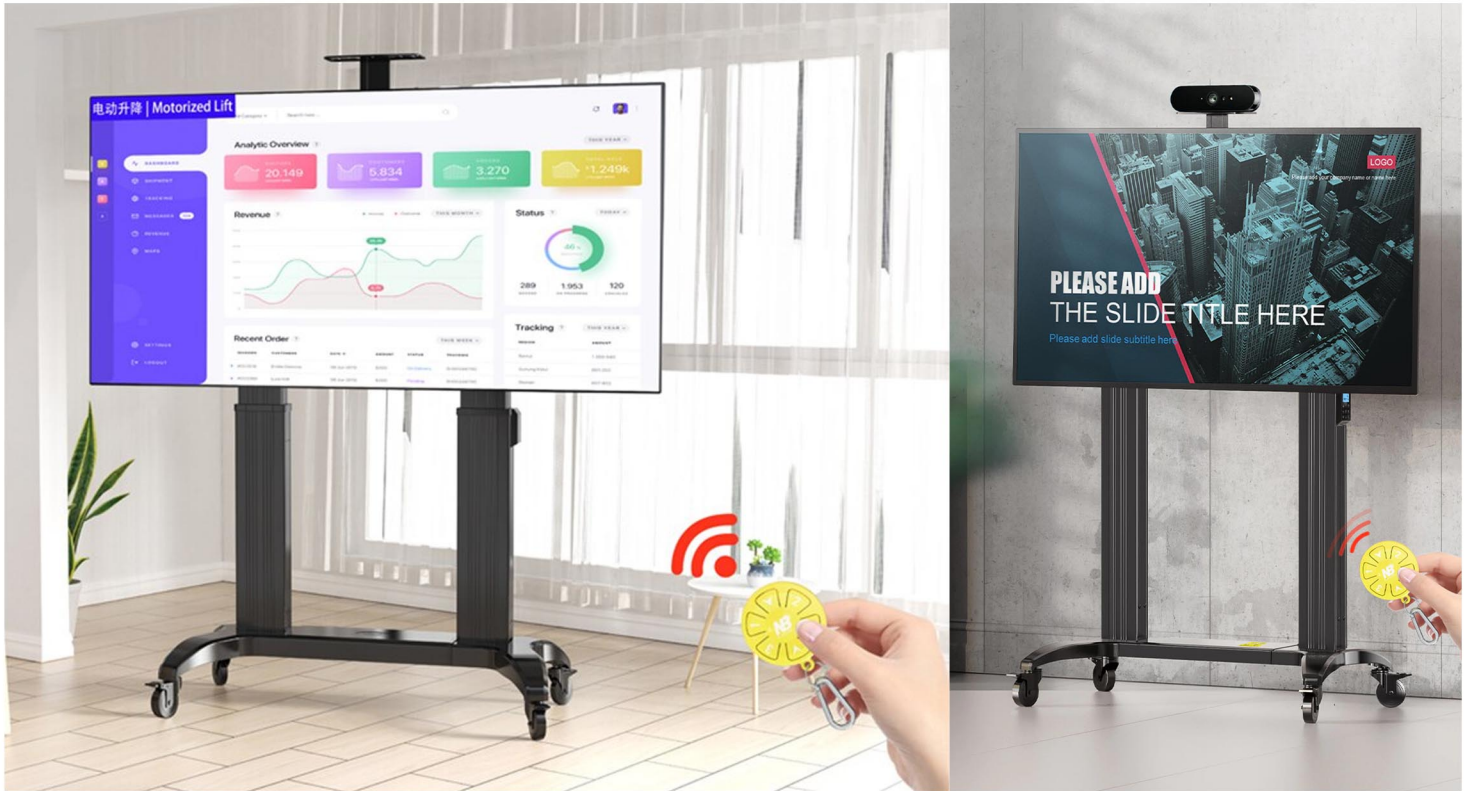

# SH TW100

Motorized Tv Stand on wheels

Fits most 75"~110"

## Tv Stand on Wheels, Universal Mobile TV Cart

Weight Capacity

**136.4 Kgs**

Screen Size

**75"-110"**

VESA Compatible

**1000x600**

Upright

### Standard video tray:

This video tray enables to adjust vertically freely within the slot for perfect video conferencing.

### Upright:

The remote enables to adjust the screen height vertically for a perfect viewing angle.